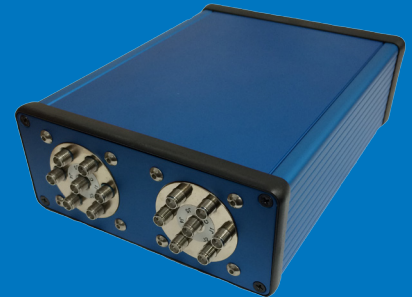

## *New USB/Ethernet Controlled Miniature Switch Modules*

Hawthorne, CA, July 2015: Teledyne Relays introduces the MMA, MMB & MMC series.

The MMA, MMB & MMC series are an ideal solution that incorporate Teledyne Coax Switches with remote control via USB and/or TCP/IP (Ethernet). Remote operation is accomplished via Ethernet or via the USB virtual serial port (command set provided).

The miniature switch modules will feature a graphical user interface (GUI) that will enable the user to control switches through graphical icons and have visual indicators instead of text-based interfaces or types command labels.

The Series MMA will offer a maximum of 4 SPDT switches with 3 available operating frequencies: DC-18GHz, DC-26.5GHz and DC-40GHz.

The Series MMB will offer a maximum of 4 TRANSFER switches available with an operating frequency of DC-18GHz.

The Series MMC will offer a maximum of 2 SP6T (or SP5T, or SP4T or SP3T) switches with 3 available operating frequencies: DC-18GHz, DC-26.5GHz and 40GHz.

The enclosure of the miniature switch modules measures 6.30 x 4.92 x 2.03 inches and has a maximum weight of 32oz (908g).